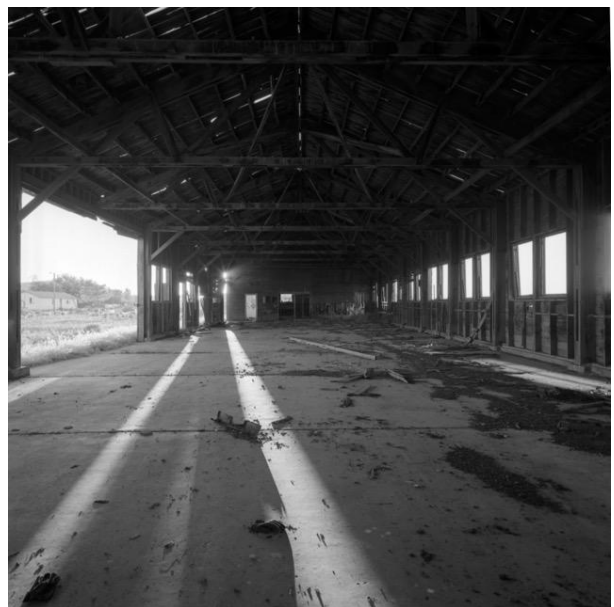

## Look to the Sky: America's Concentration Camps (Part 2)

On February 13, John Tonai gave a virtual presentation on “Look to the Sky” and showed photos from his documentary photographic exhibit “Look to the Sky” of camps Amache to Manzanar. At the virtual program on April 10, Tonai showed photos of camps Minidoka, Poston, Rohwer, Topaz and Tule Lake. His commentary illuminated each photo.

A recording of the presentation is on the GLA website.

Amache: Barrack foundation with a Chinese elm planted by the incarcerated

Gila River: The front entryway and pond of the Kunisuya family

Poston: The high school auditorium

Tule Lake: The interior of the firehouse